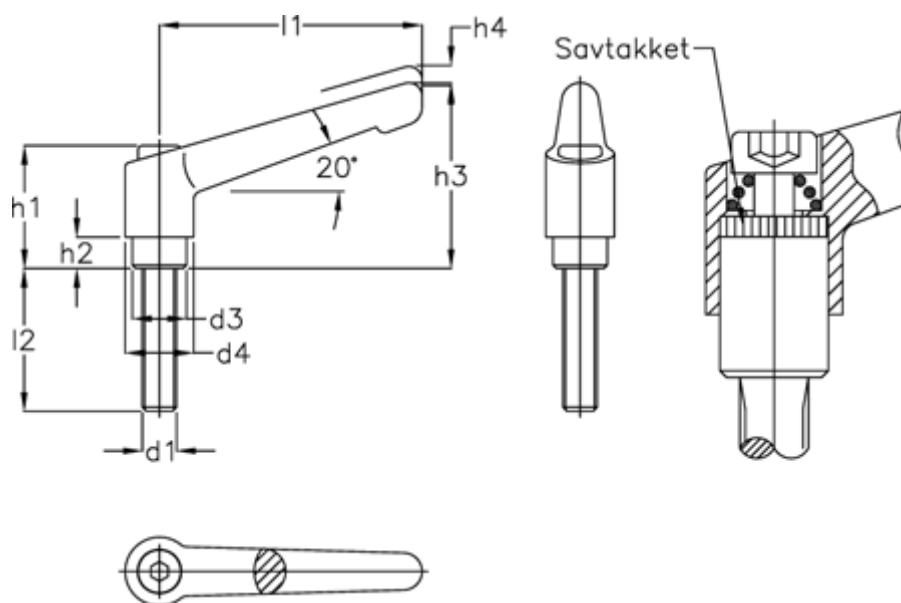

Article number: 201145949

Description: E+G adjustable hand lever  
GN 300-45-M4-32-RH uncoated

## Measures

d1 = M 4  
d3 = 10  
d4 = 13  
h1 = 24,5  
h2 = 4  
h3 = 35  
h4 = 3,5  
l1 = 45

l2 = 32